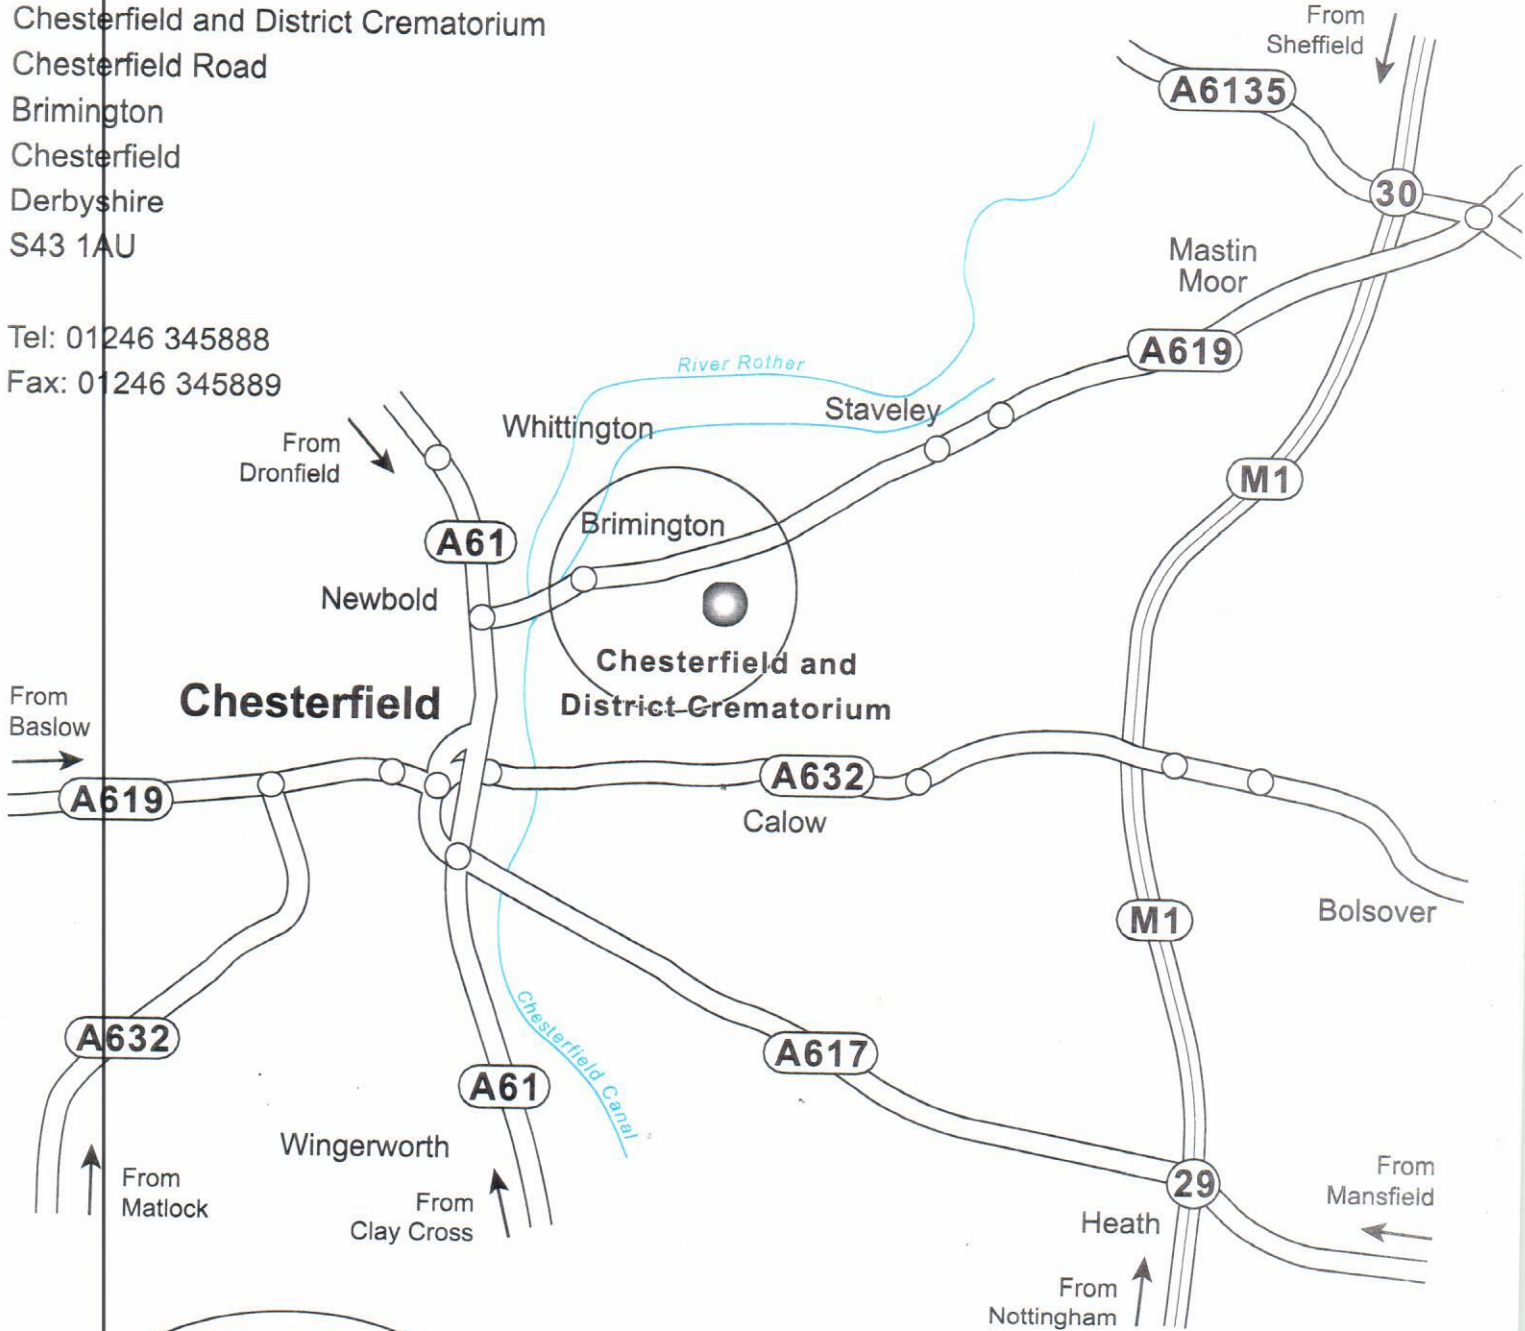

Chesterfield and District Crematorium

Chesterfield and District Crematorium
 Chesterfield Road
 Brimington
 Chesterfield
 Derbyshire
 S43 1AU

Tel: 01246 345888
 Fax: 01246 345889

From M1 South

Leave the M1 at Junction 29 signposted Chesterfield. Take the A617 signposted Chesterfield and continue forward on this road until Chesterfield. At the next roundabout take the third exit onto the A61. At the next roundabout take the fourth exit onto Rother Way - the A619. At the next roundabout take the second exit onto Chesterfield Road, continuing on the A619. Chesterfield & District Crematorium will be on your right hand side.

From M1 North

Leave the M1 at Junction 30 and at the next roundabout take the fourth exit onto Chesterfield Road - the A619. Continue forward on the A619 through Mastin Moor until Staveley. At the roundabout continue on the A619 towards Chesterfield. Continue forward on the A619 entering Brimington. Follow the signposts to Chesterfield Town Centre and Chesterfield & District Crematorium will be on your left hand side.