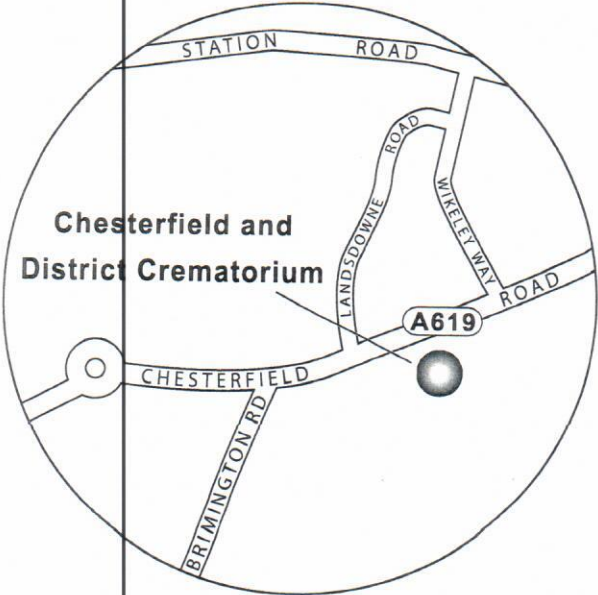

Chesterfield and District Crematorium

Chesterfield and District Crematorium
 Chesterfield Road
 Brimington
 Chesterfield
 Derbyshire
 S43 1AU

Tel: 01246 345888
 Fax: 01246 345889

From M1 South

Leave the M1 at Junction 29 signposted Chesterfield. Take the A617 signposted Chesterfield and continue forward on this road until Chesterfield. At the next roundabout take the third exit onto the A61. At the next roundabout take the fourth exit onto Rother Way - the A619. At the next roundabout take the second exit onto Chesterfield Road, continuing on the A619. Chesterfield & District Crematorium will be on your right hand side.

From M1 North

Leave the M1 at Junction 30 and at the next roundabout take the fourth exit onto Chesterfield Road - the A619. Continue forward on the A619 through Mastin Moor until Staveley. At the roundabout continue on the A619 towards Chesterfield. Continue forward on the A619 entering Brimington. Follow the signposts to Chesterfield Town Centre and Chesterfield & District Crematorium will be on your left hand side.