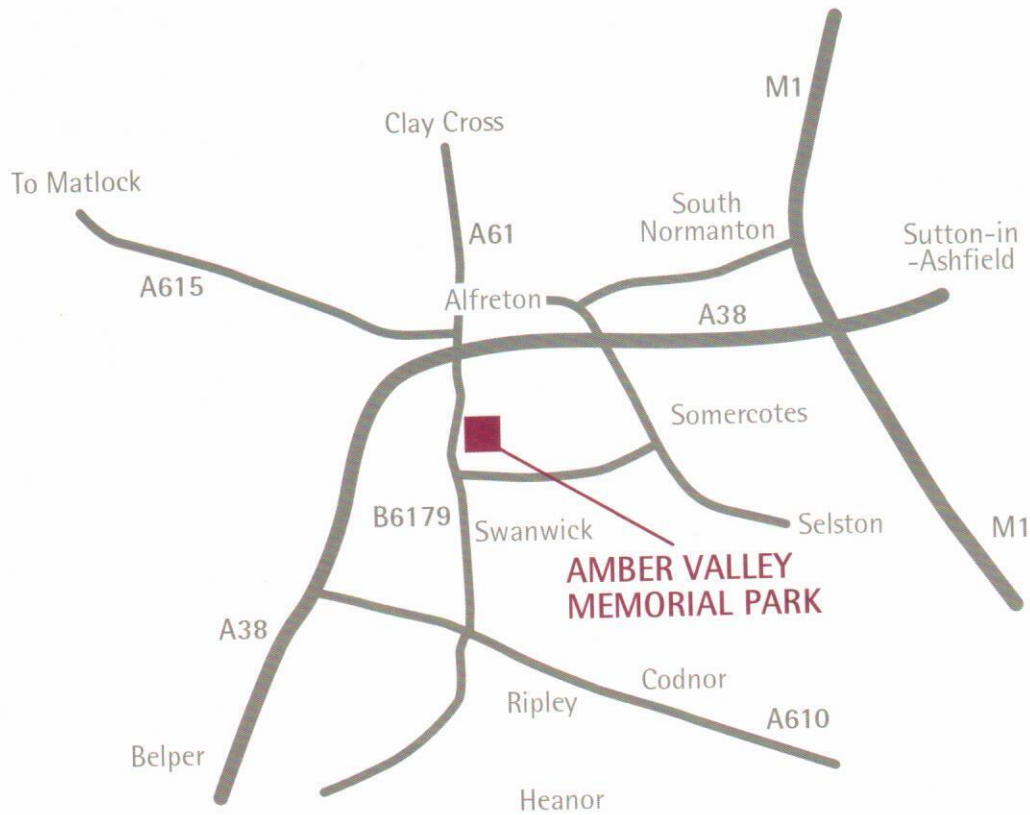

HOW TO FIND US:

Amber Valley Memorial Park & Crematorium,

Derby Road, Swanwick, Derbyshire, DE55 1BH

01773 522840 · Memoria@ambervalleyememorial.co.uk · www.ambervalleyememorial.co.uk